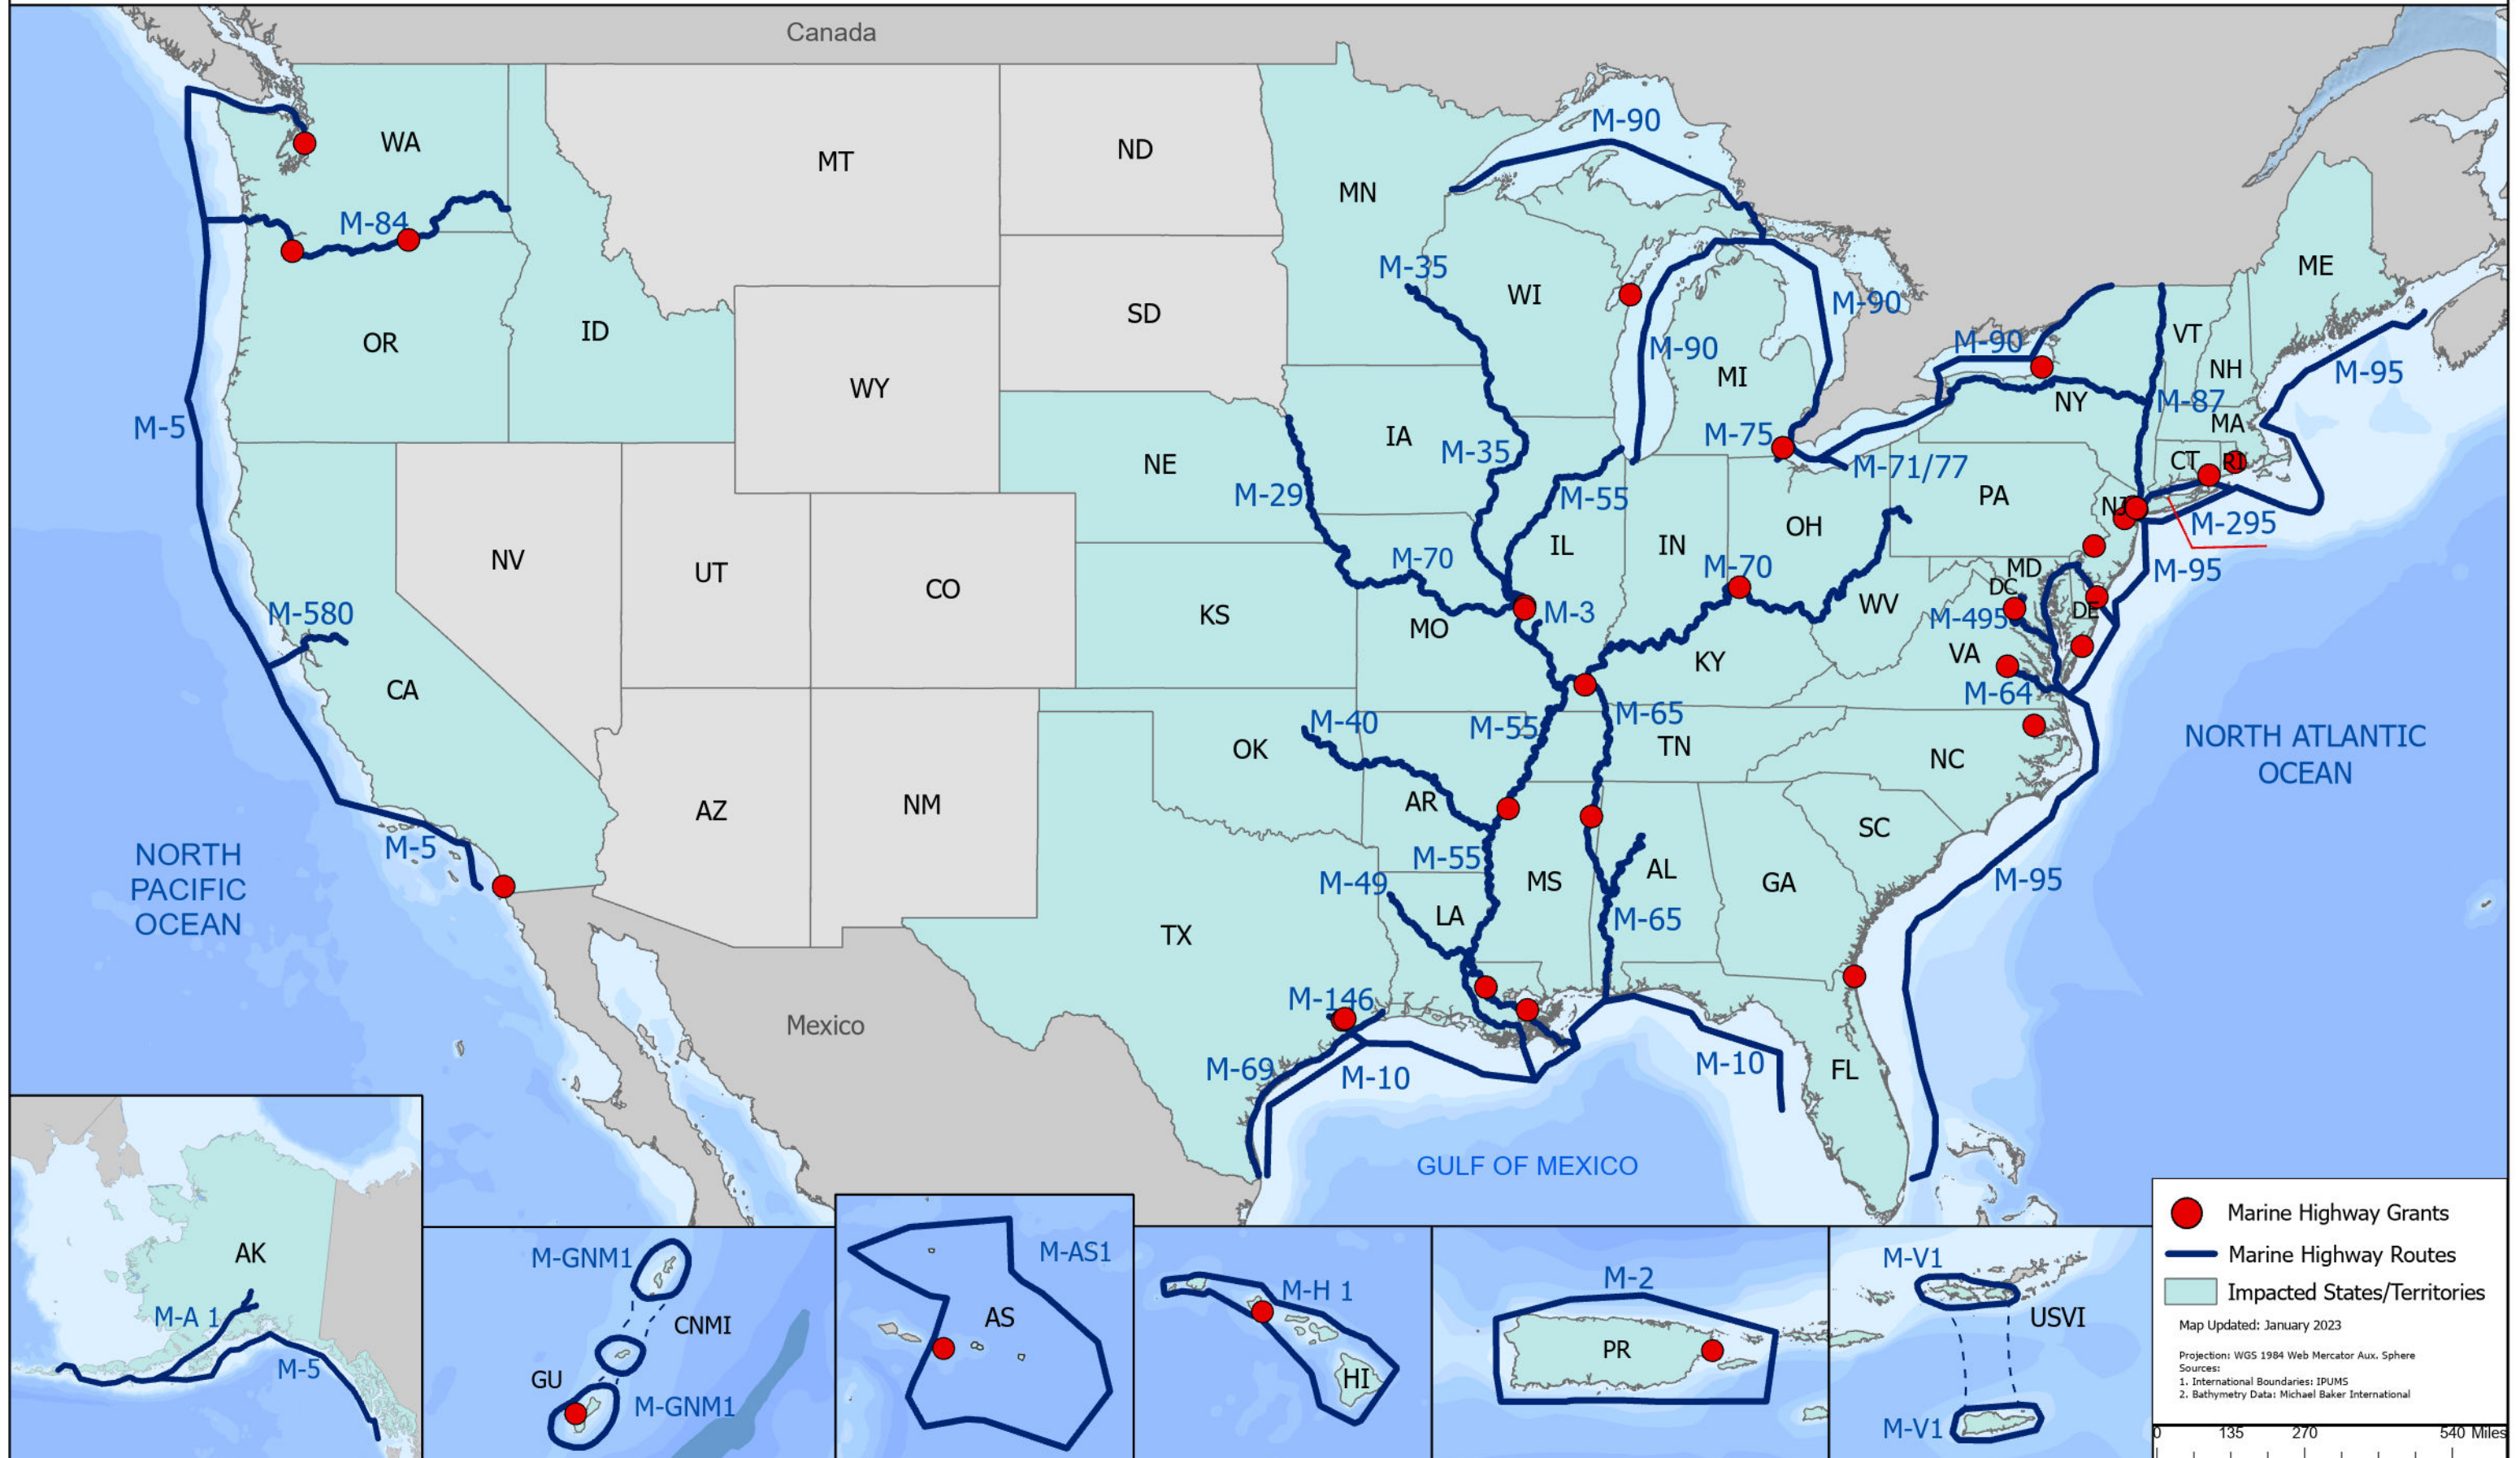

# United States Marine Highway Grants

- Marine Highway Grants
- Marine Highway Routes
- Impacted States/Territories

Map Updated: January 2023

Projection: WGS 1984 Web Mercator Aux. Sphere  
Sources:  
1. International Boundaries: IPUMS  
2. Bathymetry Data: Michael Baker International

0 135 270 540 Miles